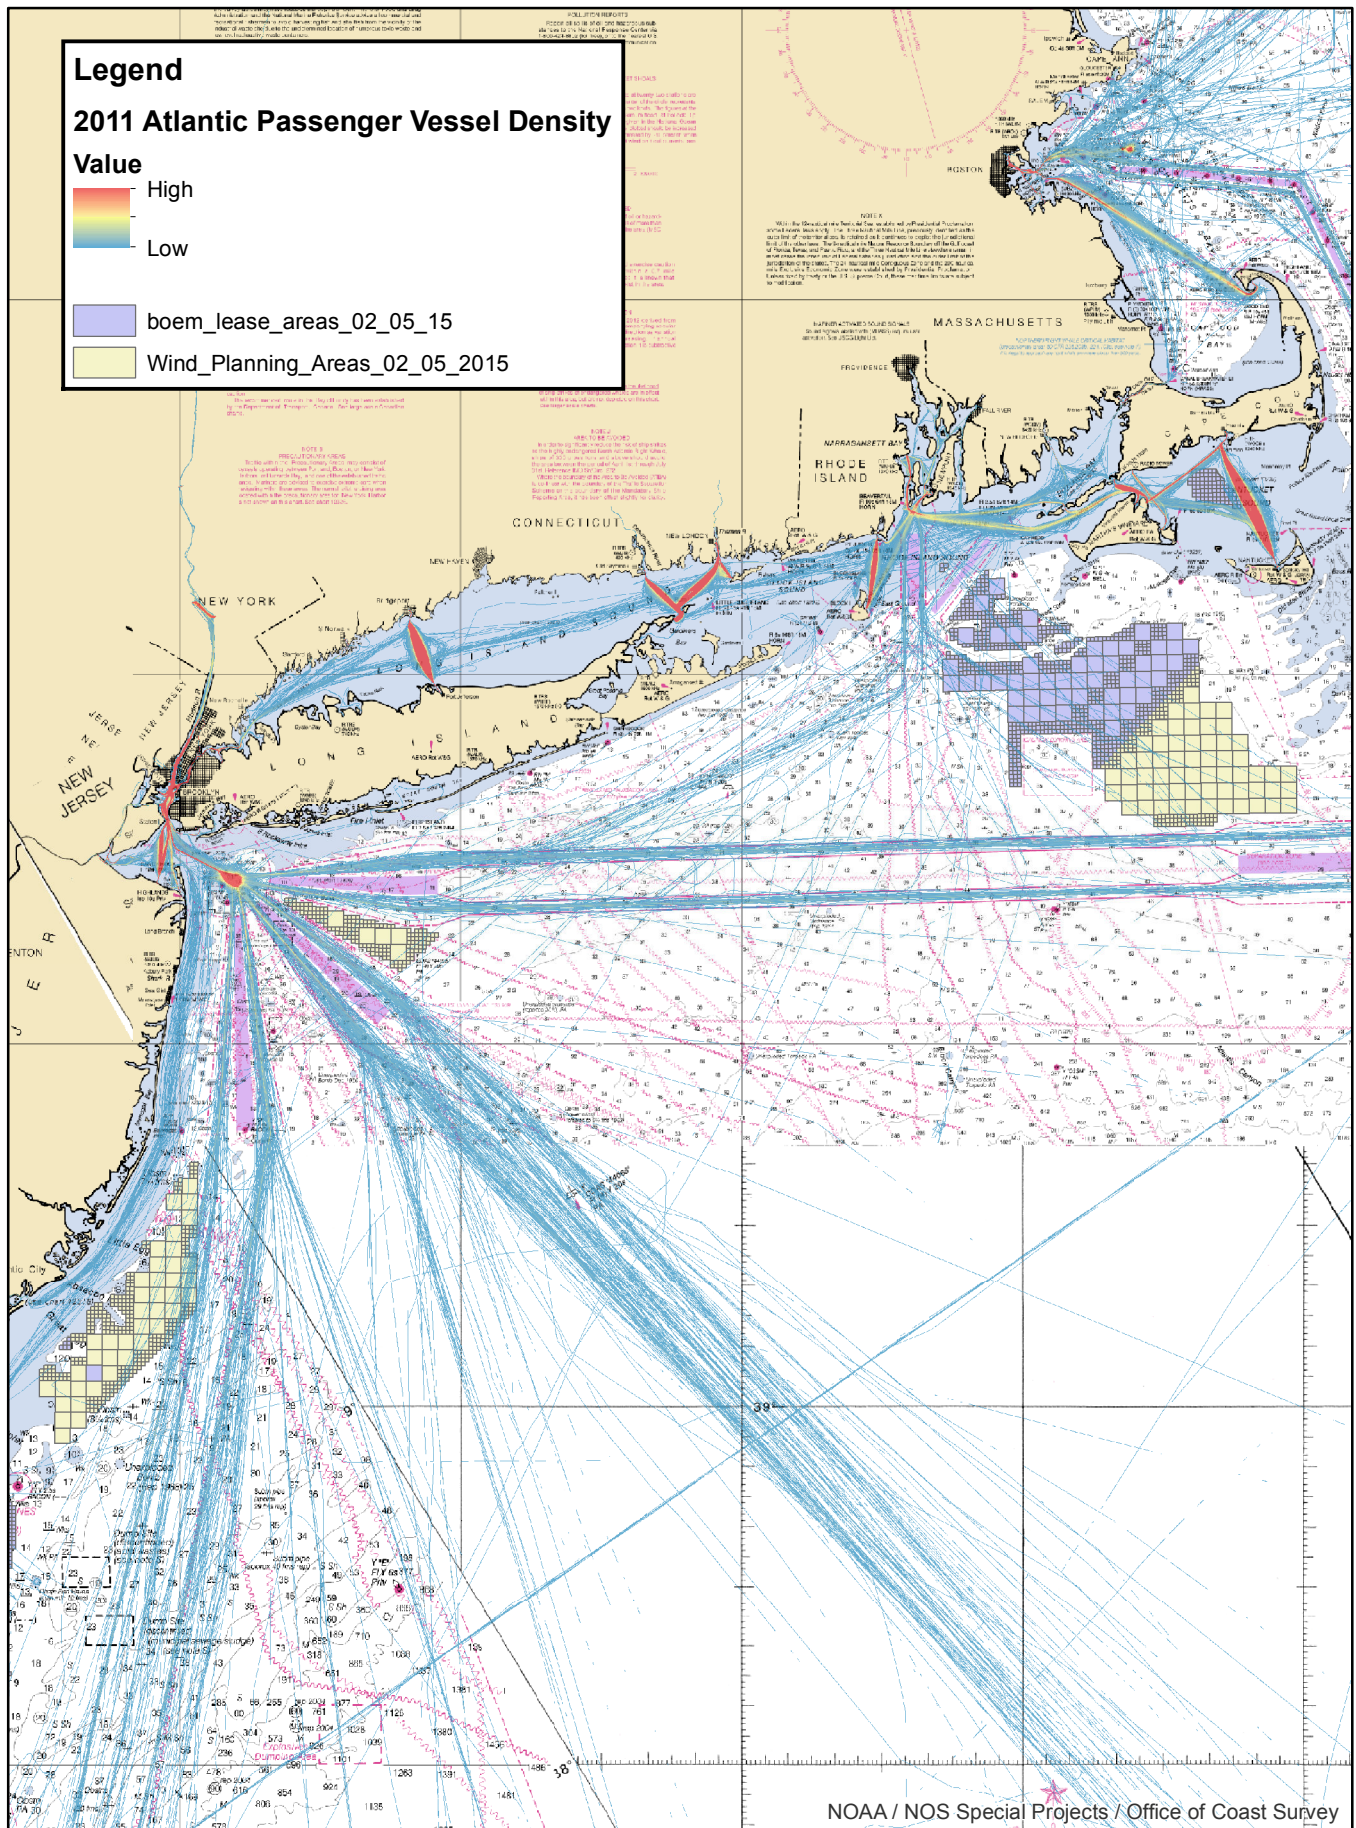

# New York 2011 Fishing Vessel Density

NOAA / NOS Special Projects / Office of Coast Survey

# New York 2011 Passenger Vessel Density

# New York 2011 Tanker Vessel Density

# New York 2011 Towing Vessel Density