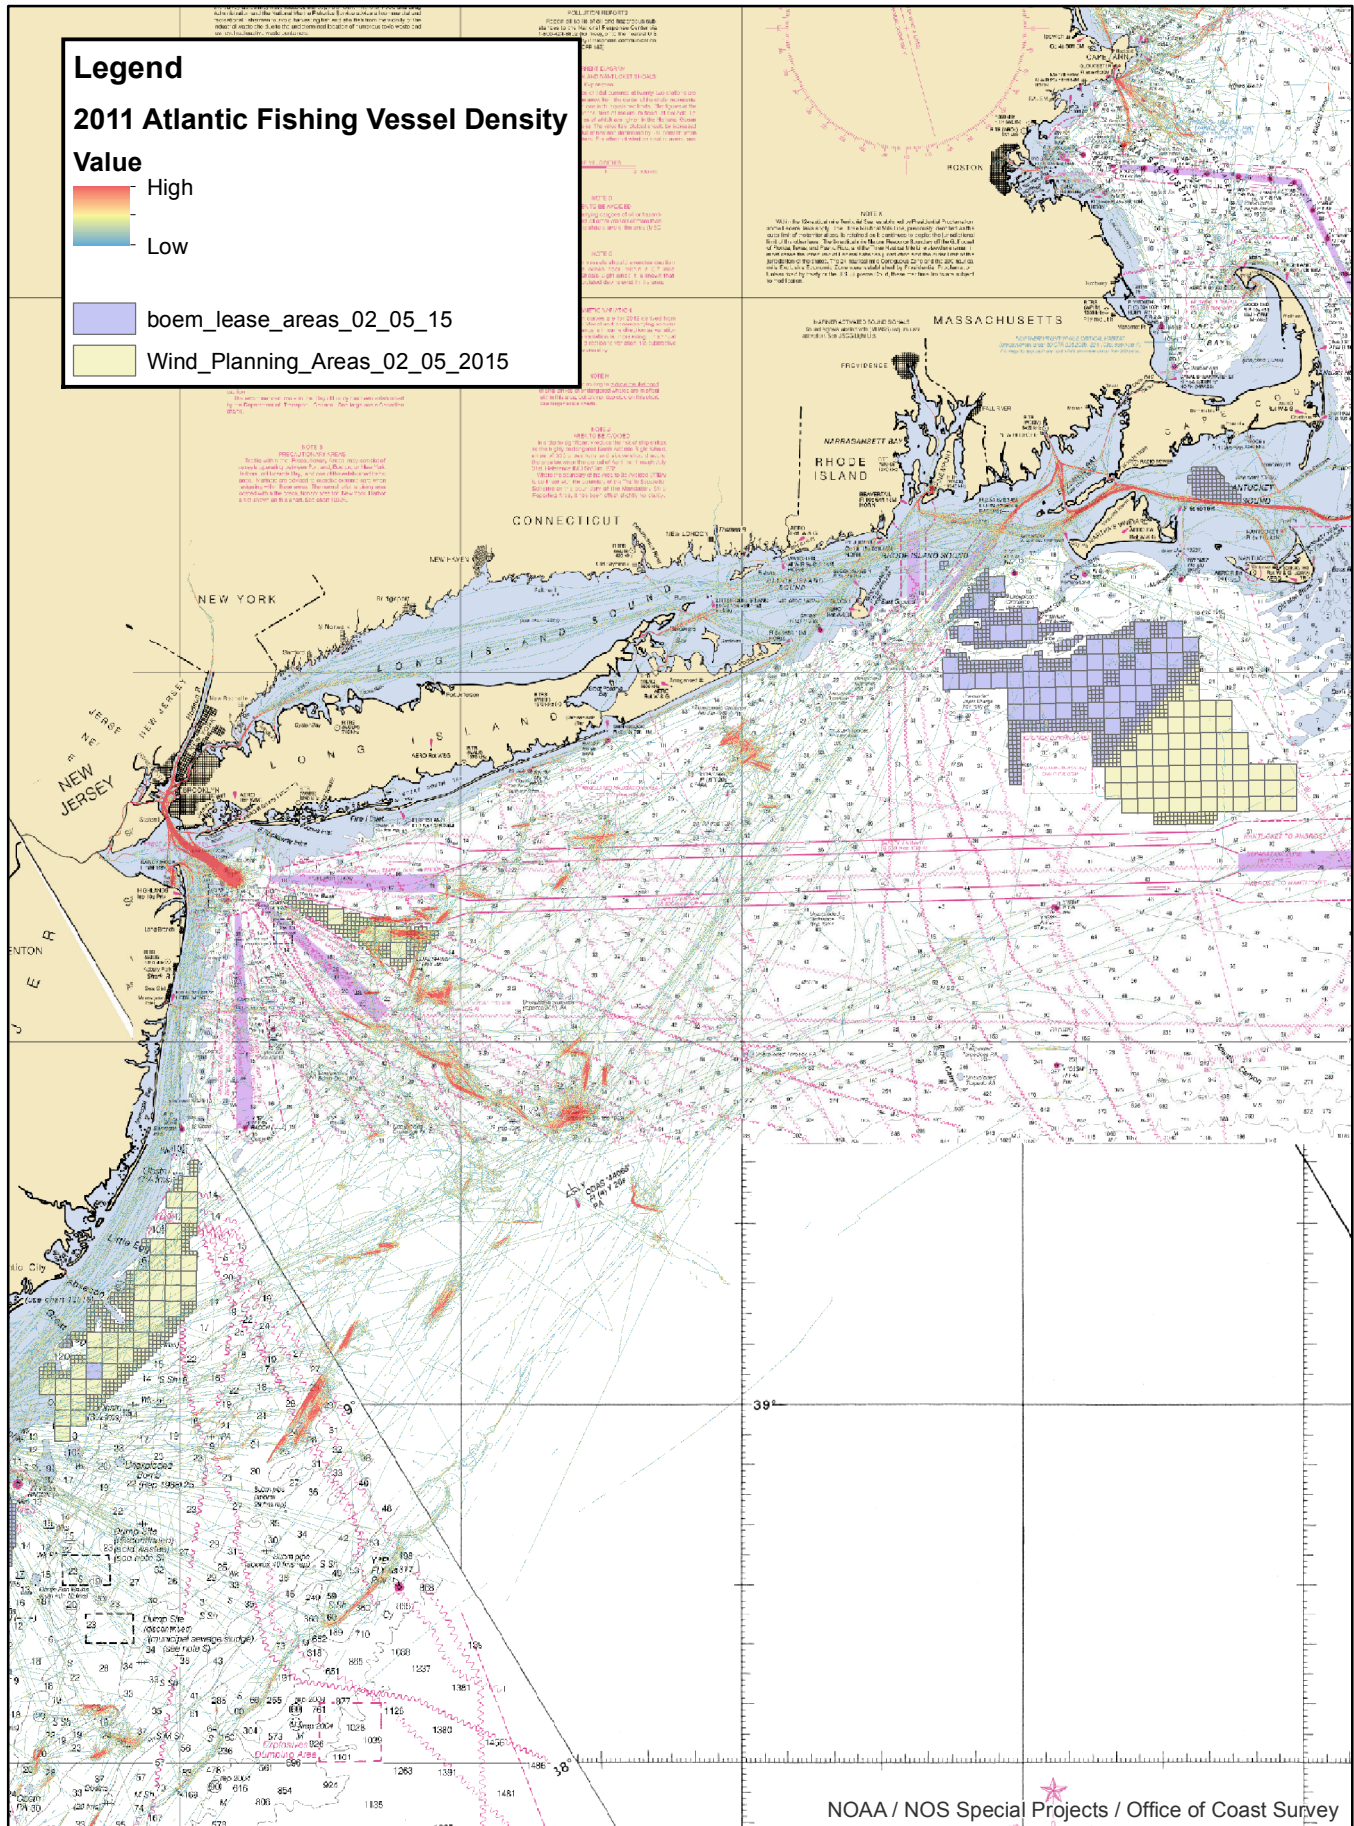

# New York 2011 Fishing Vessel Density

NOAA / NOS Special Projects / Office of Coast Survey

# New York 2011 Passenger Vessel Density

# New York 2011 Tanker Vessel Density

# New York 2011 Towing Vessel Density