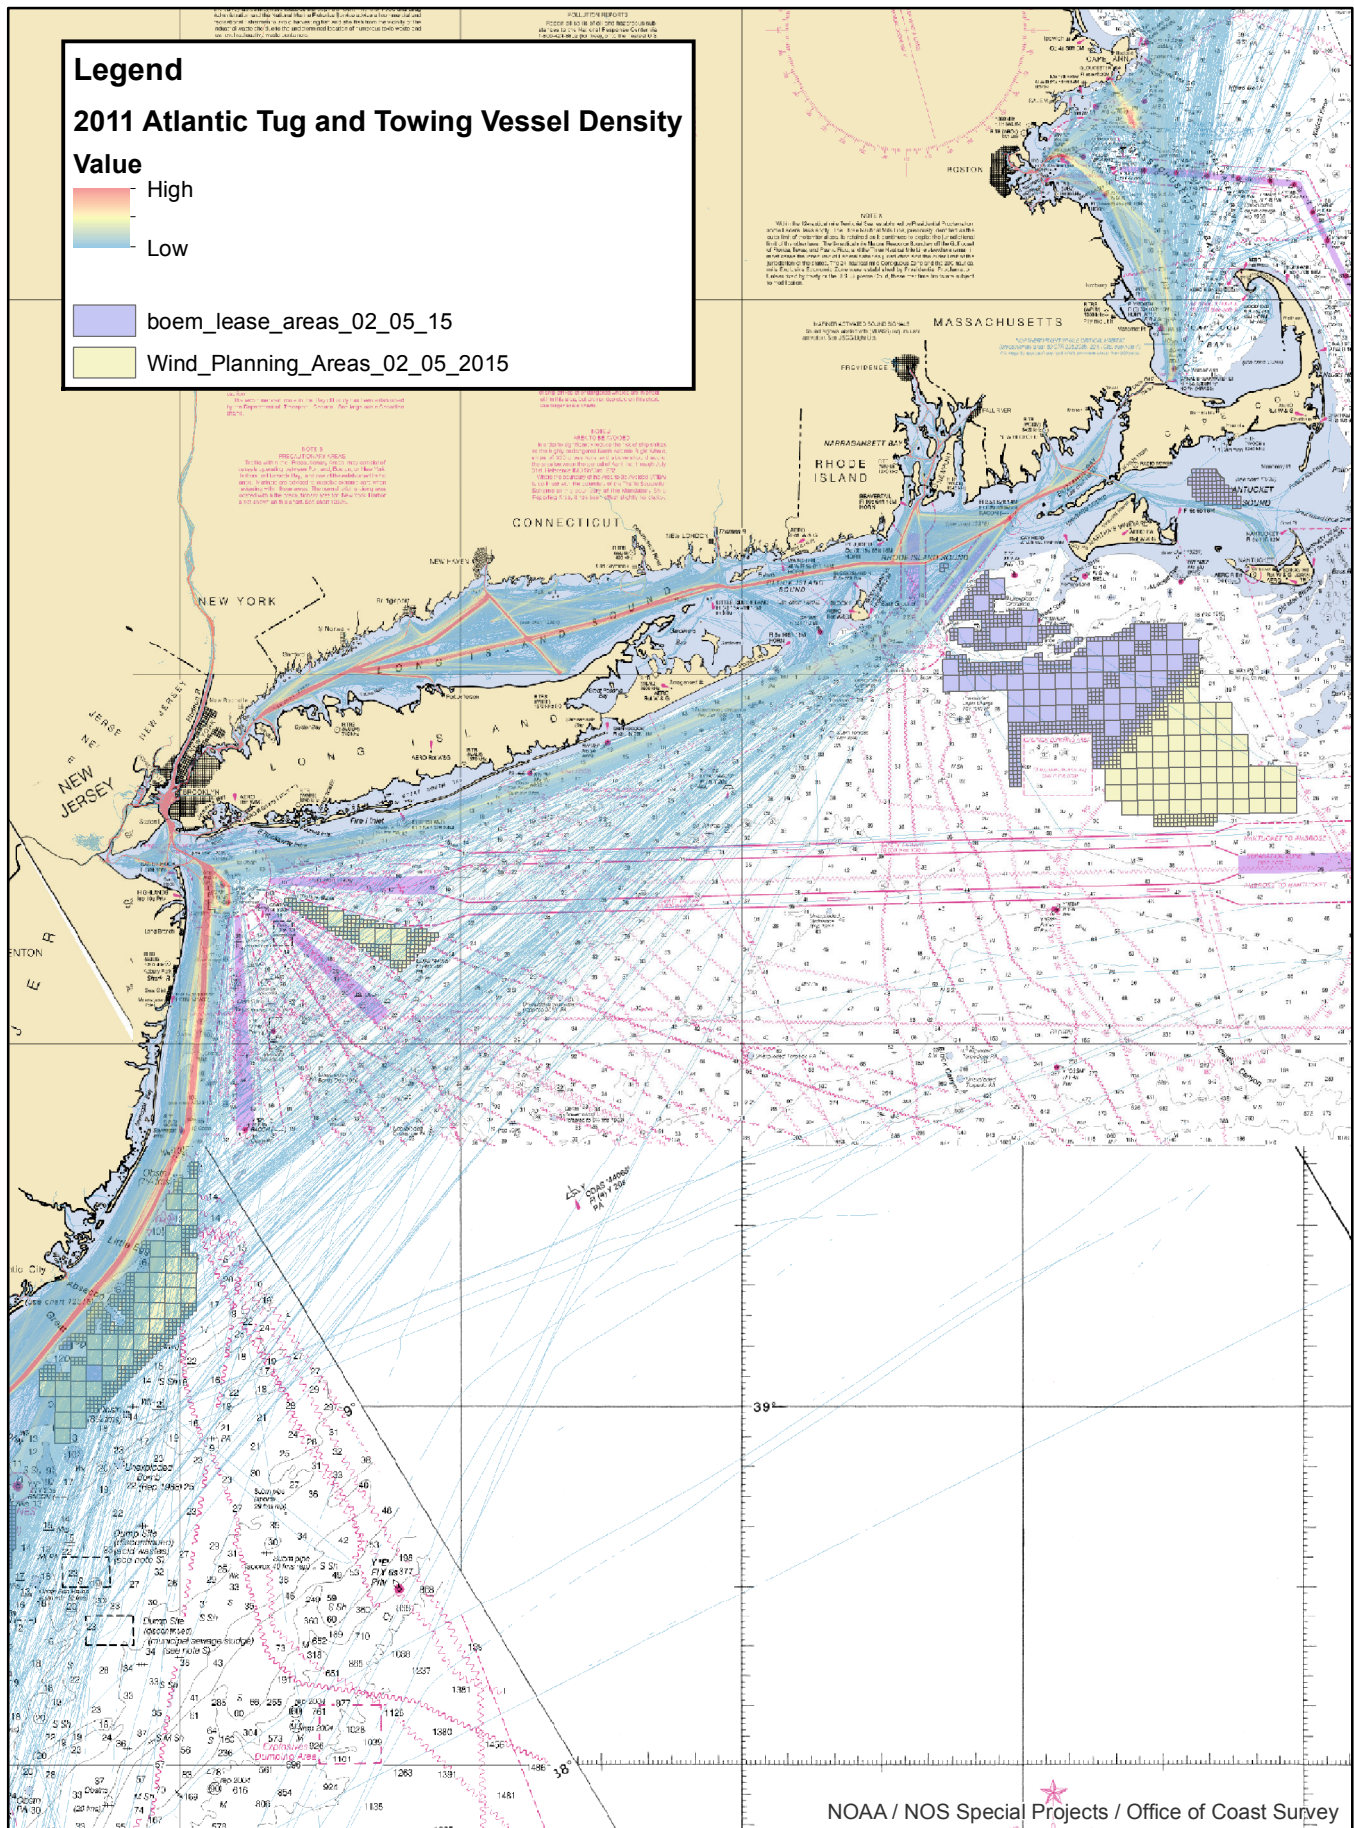

# New York 2011 Fishing Vessel Density

NOAA / NOS Special Projects / Office of Coast Survey

# New York 2011 Passenger Vessel Density

# New York 2011 Tanker Vessel Density

# New York 2011 Towing Vessel Density