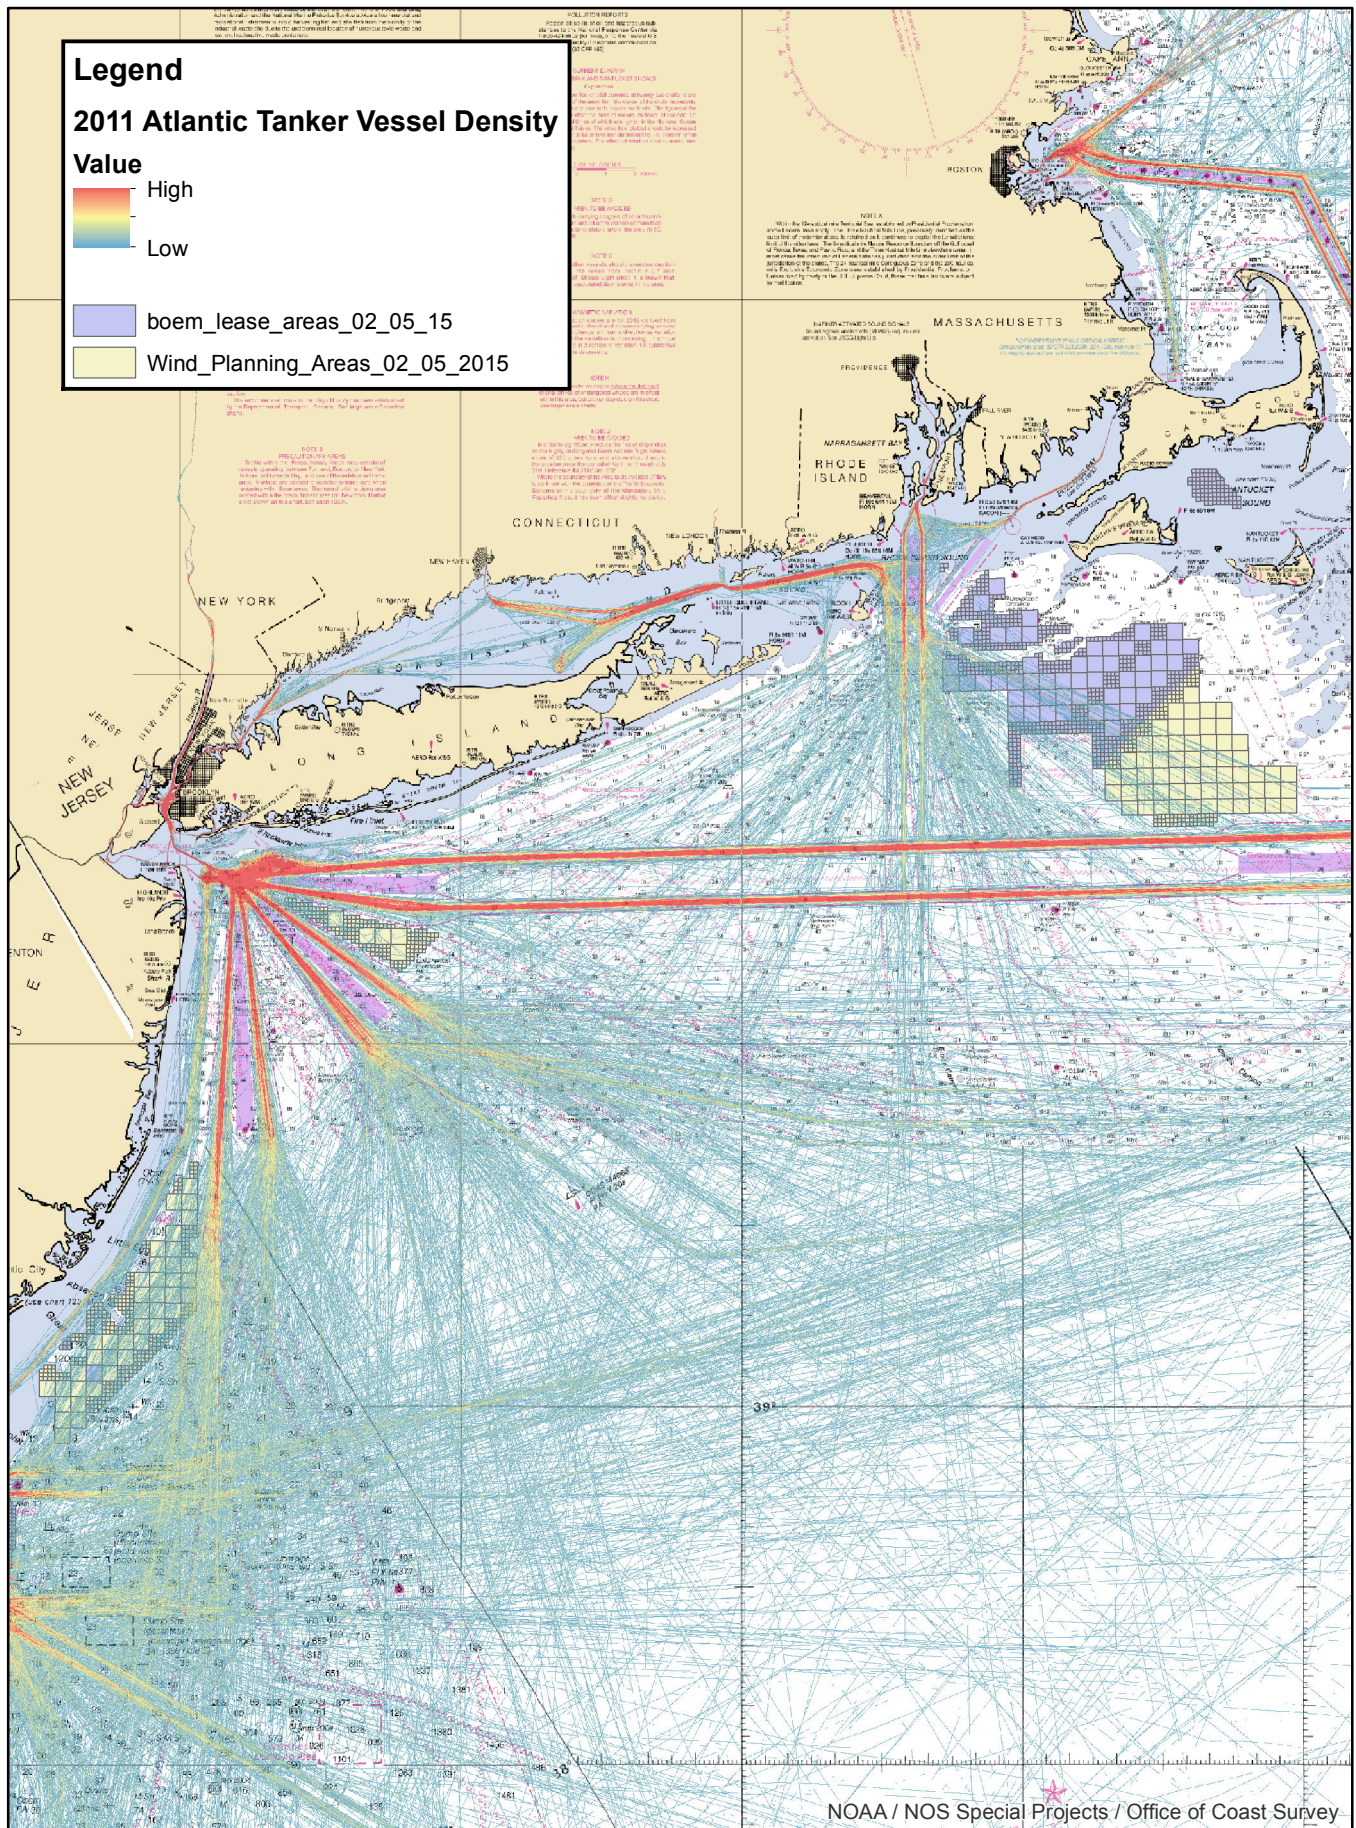

# New York 2011 Fishing Vessel Density

NOAA / NOS Special Projects / Office of Coast Survey

# New York 2011 Passenger Vessel Density

# New York 2011 Tanker Vessel Density

# New York 2011 Towing Vessel Density