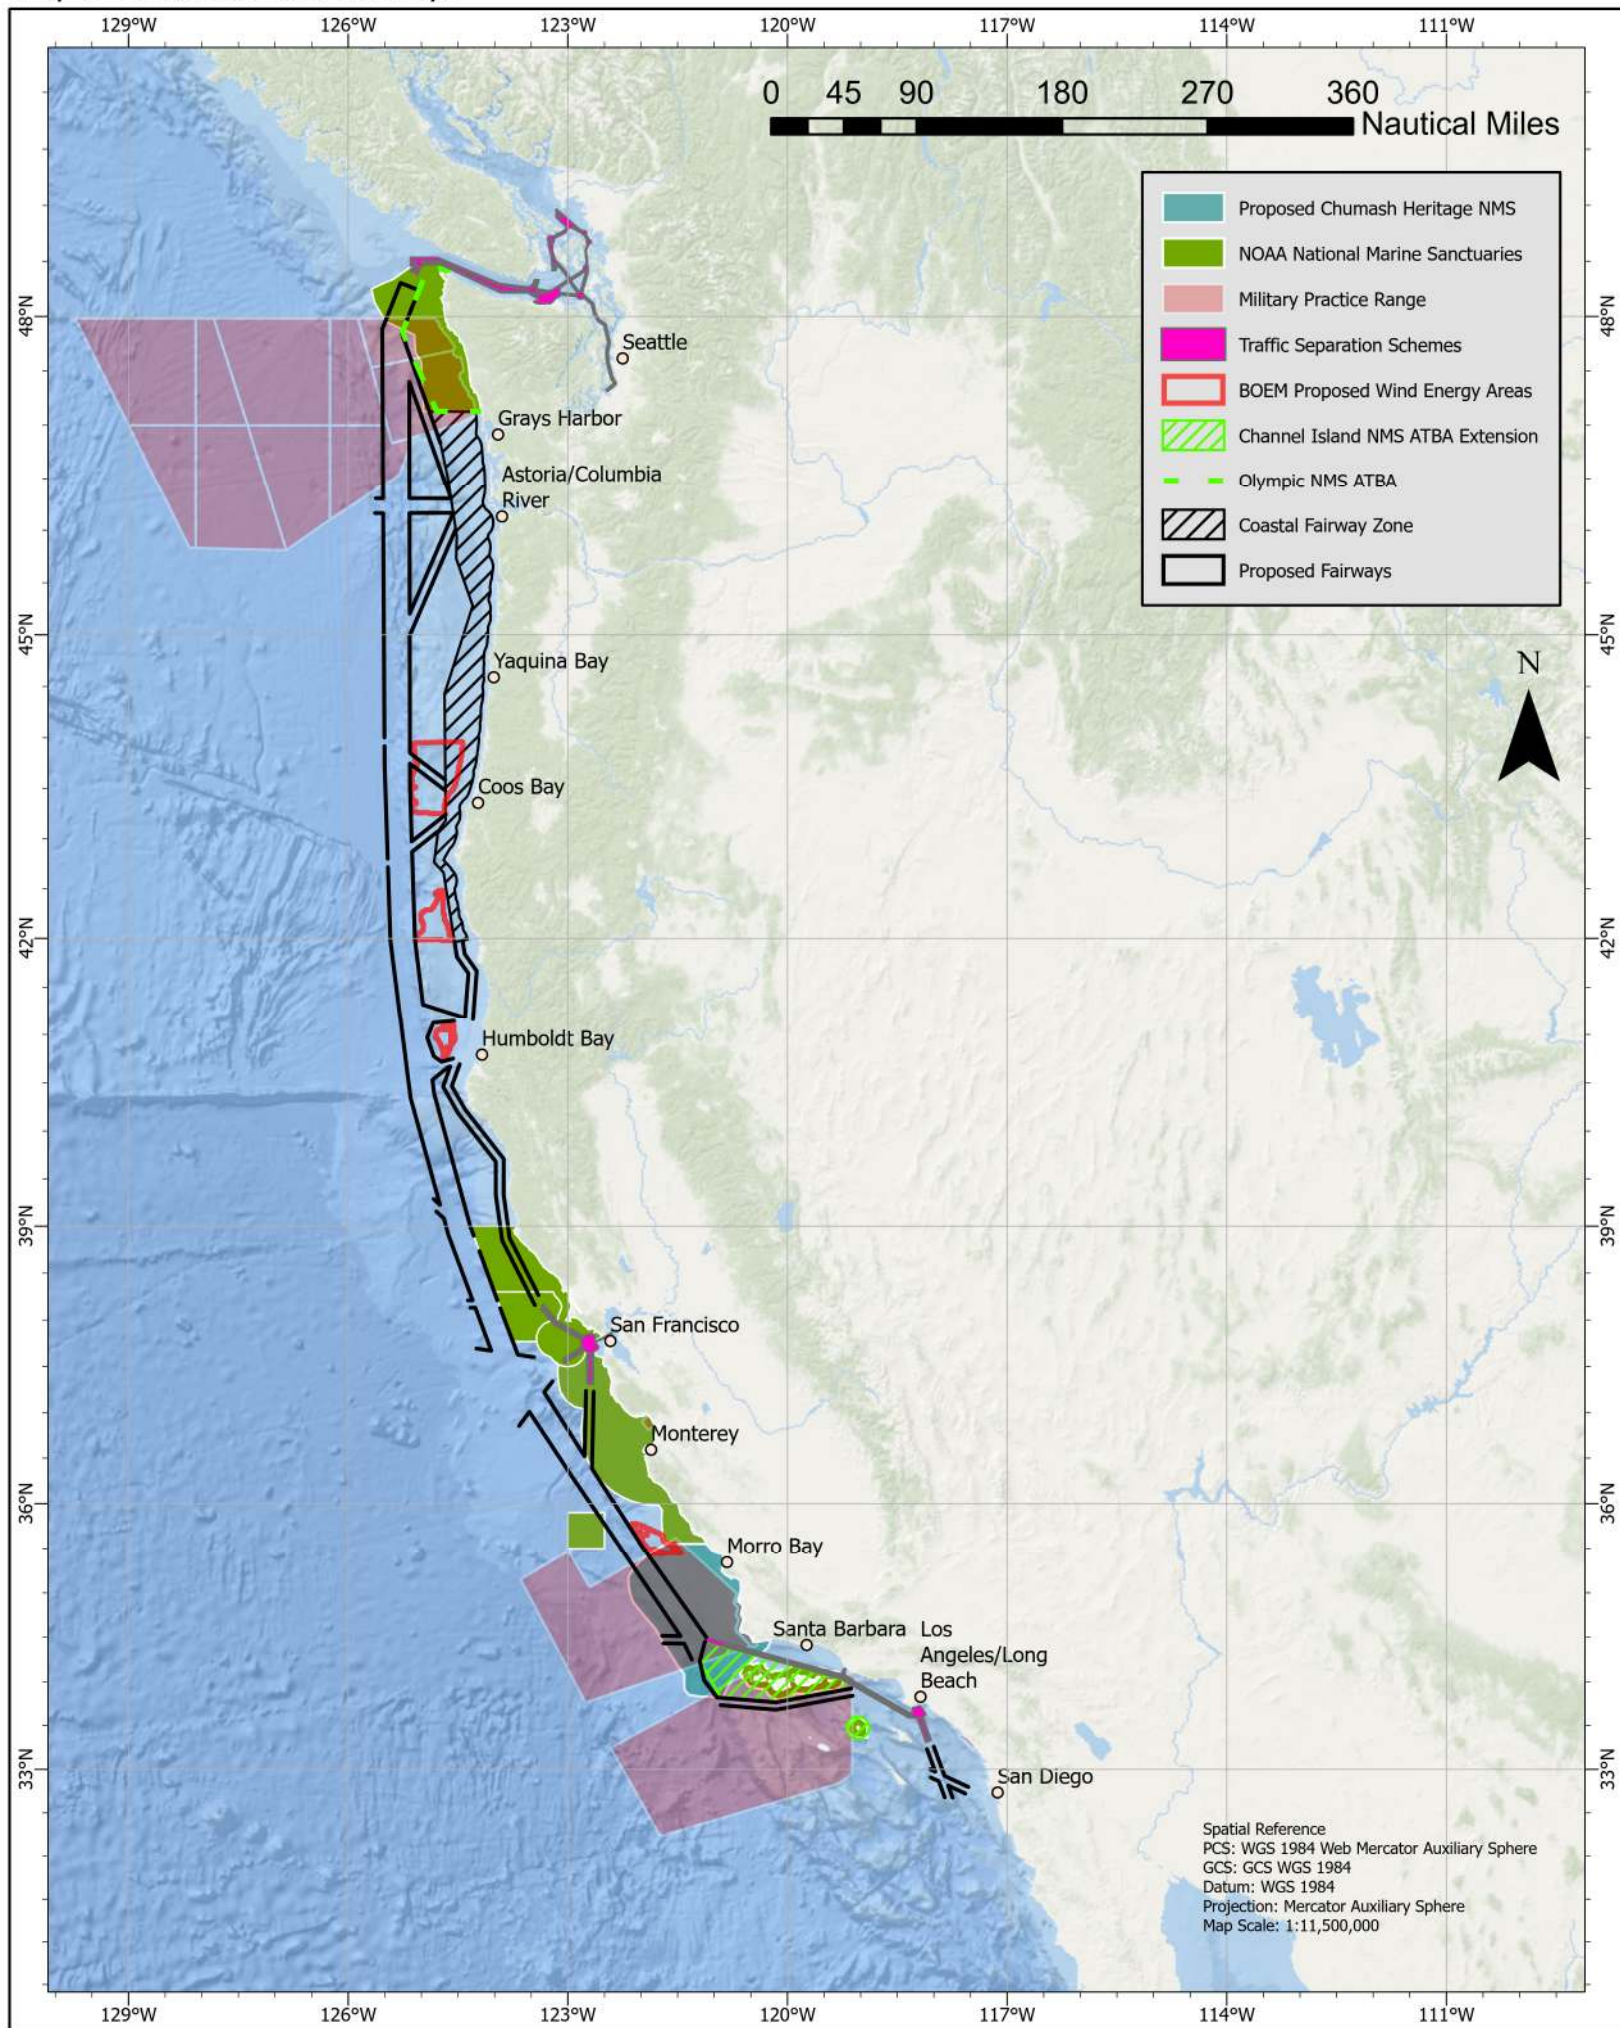

Proposed Pacific Coast Fairways

Spatial Reference
 PCS: WGS 1984 Web Mercator Auxiliary Sphere
 GCS: GCS WGS 1984
 Datum: WGS 1984
 Projection: Mercator Auxiliary Sphere
 Map Scale: 1:11,500,000

Proposed District Eleven (D11) Fairways

Proposed District Thirteen (D13) Fairways