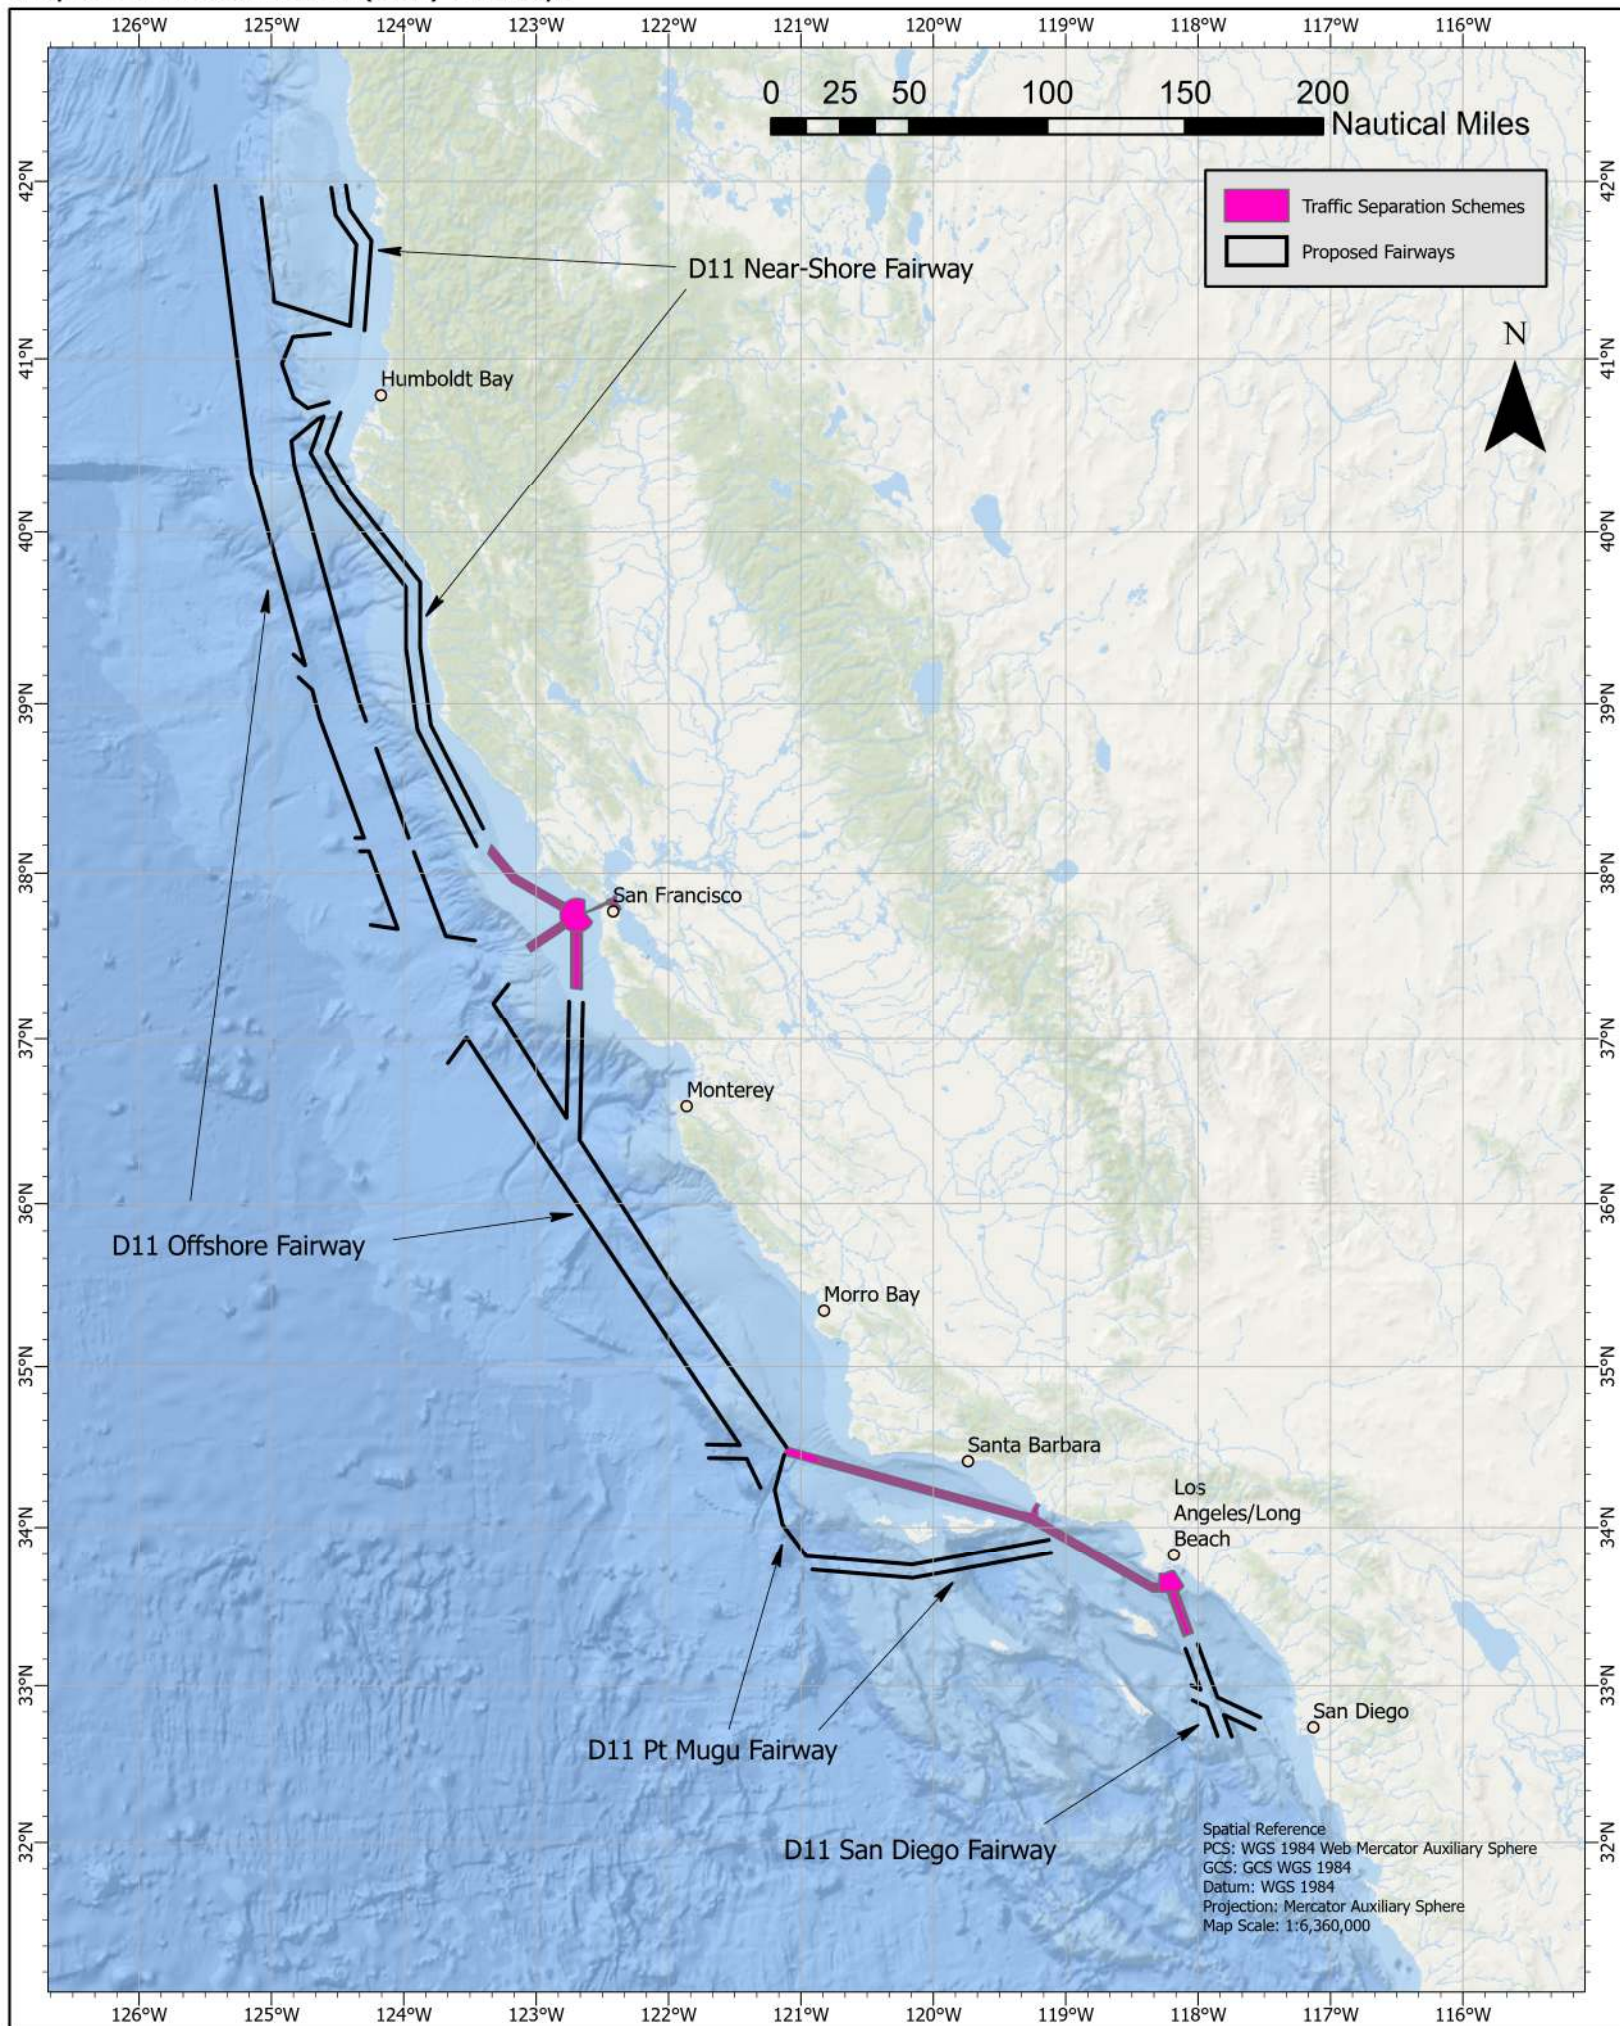

Proposed Pacific Coast Fairways

Spatial Reference
 PCS: WGS 1984 Web Mercator Auxiliary Sphere
 GCS: GCS WGS 1984
 Datum: WGS 1984
 Projection: Mercator Auxiliary Sphere
 Map Scale: 1:11,500,000

Proposed District Eleven (D11) Fairways

Proposed District Thirteen (D13) Fairways