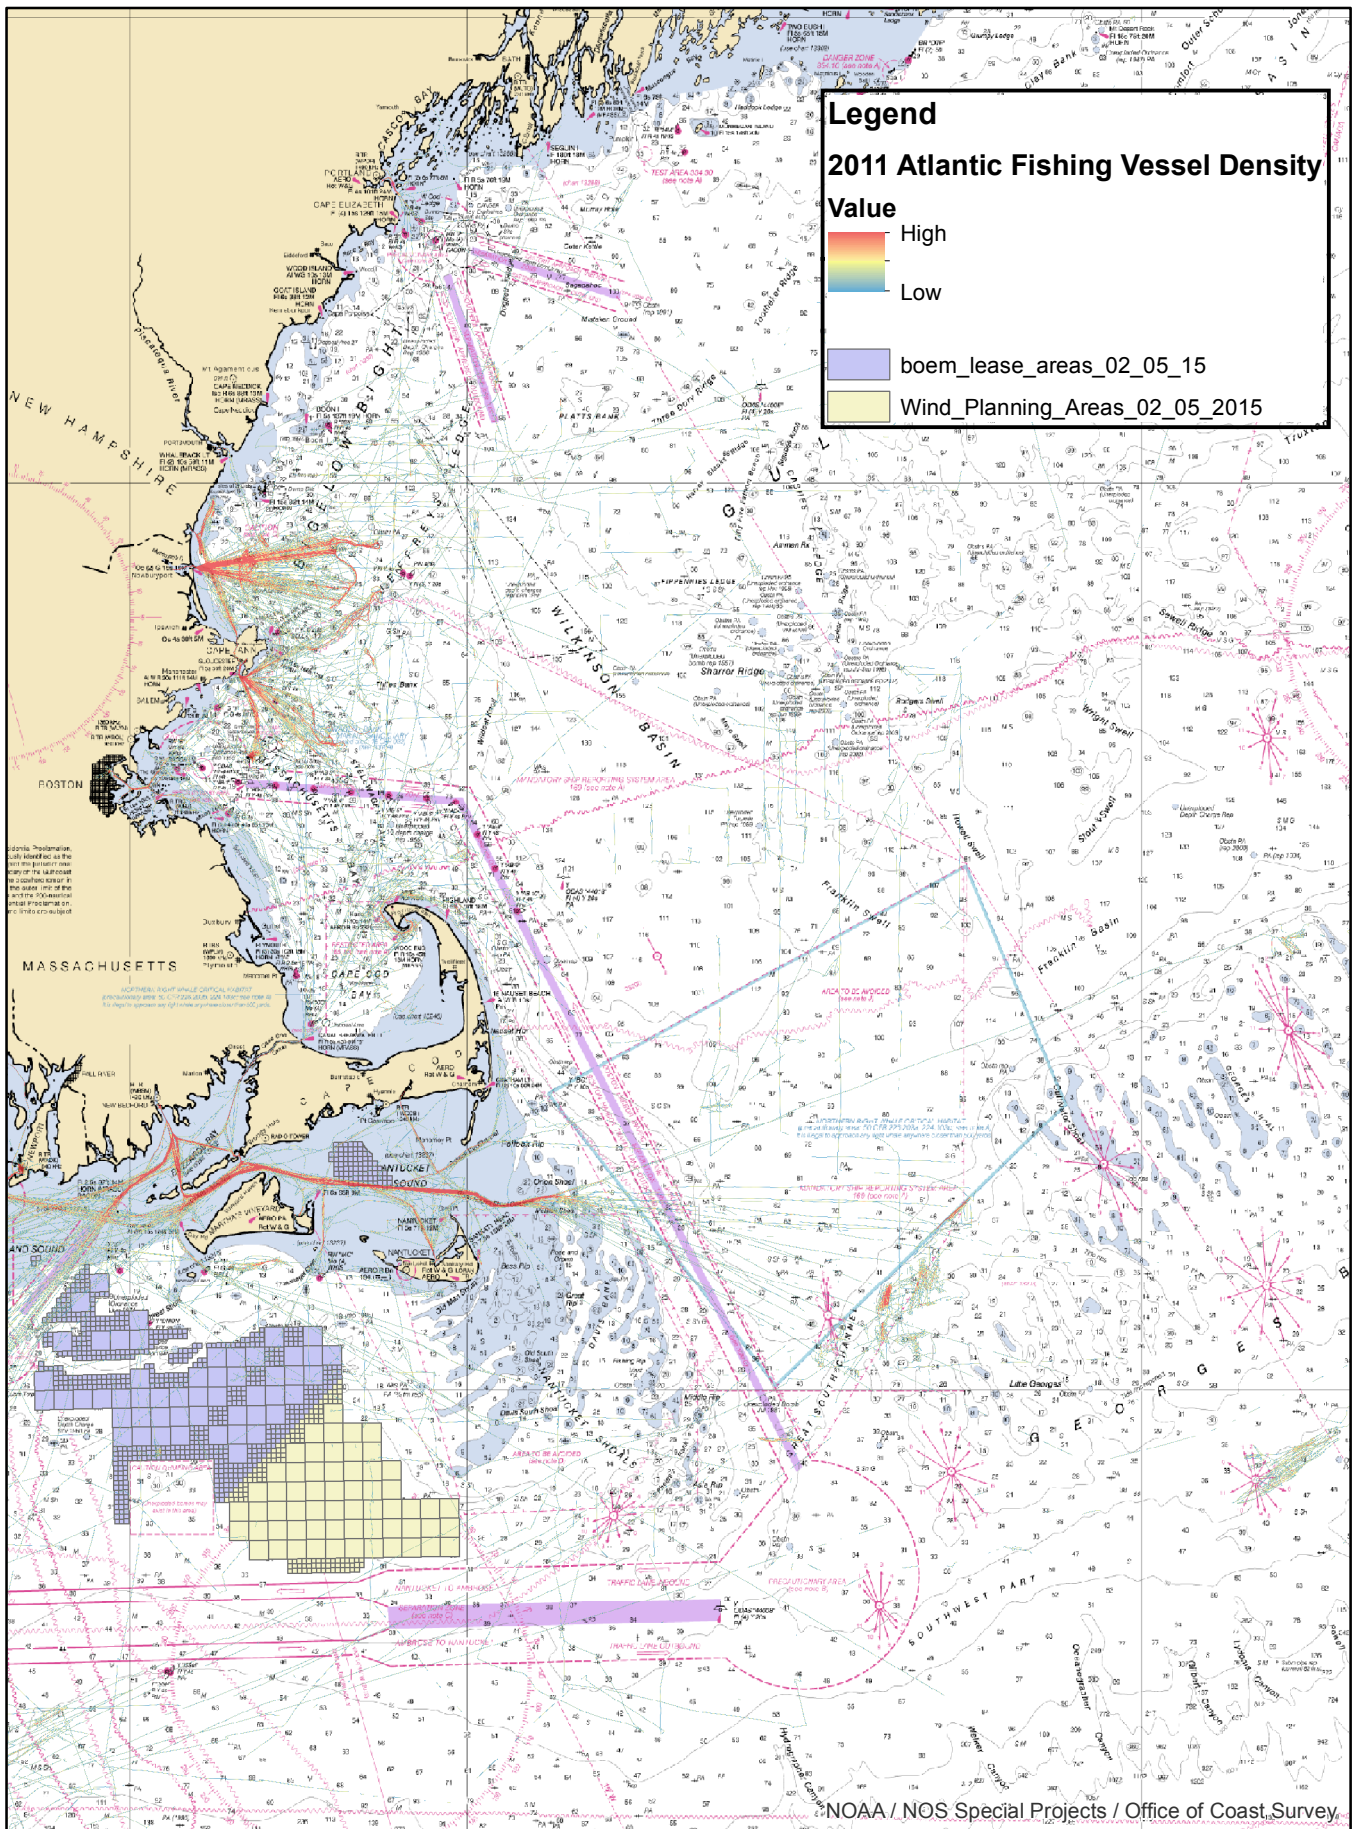

Northeast 2011 Cargo Vessel Density

NOAA / NOS Special Projects / Office of Coast Survey

Northeast 2011 Fishing Vessel Density

NOAA / NOS Special Projects / Office of Coast Survey