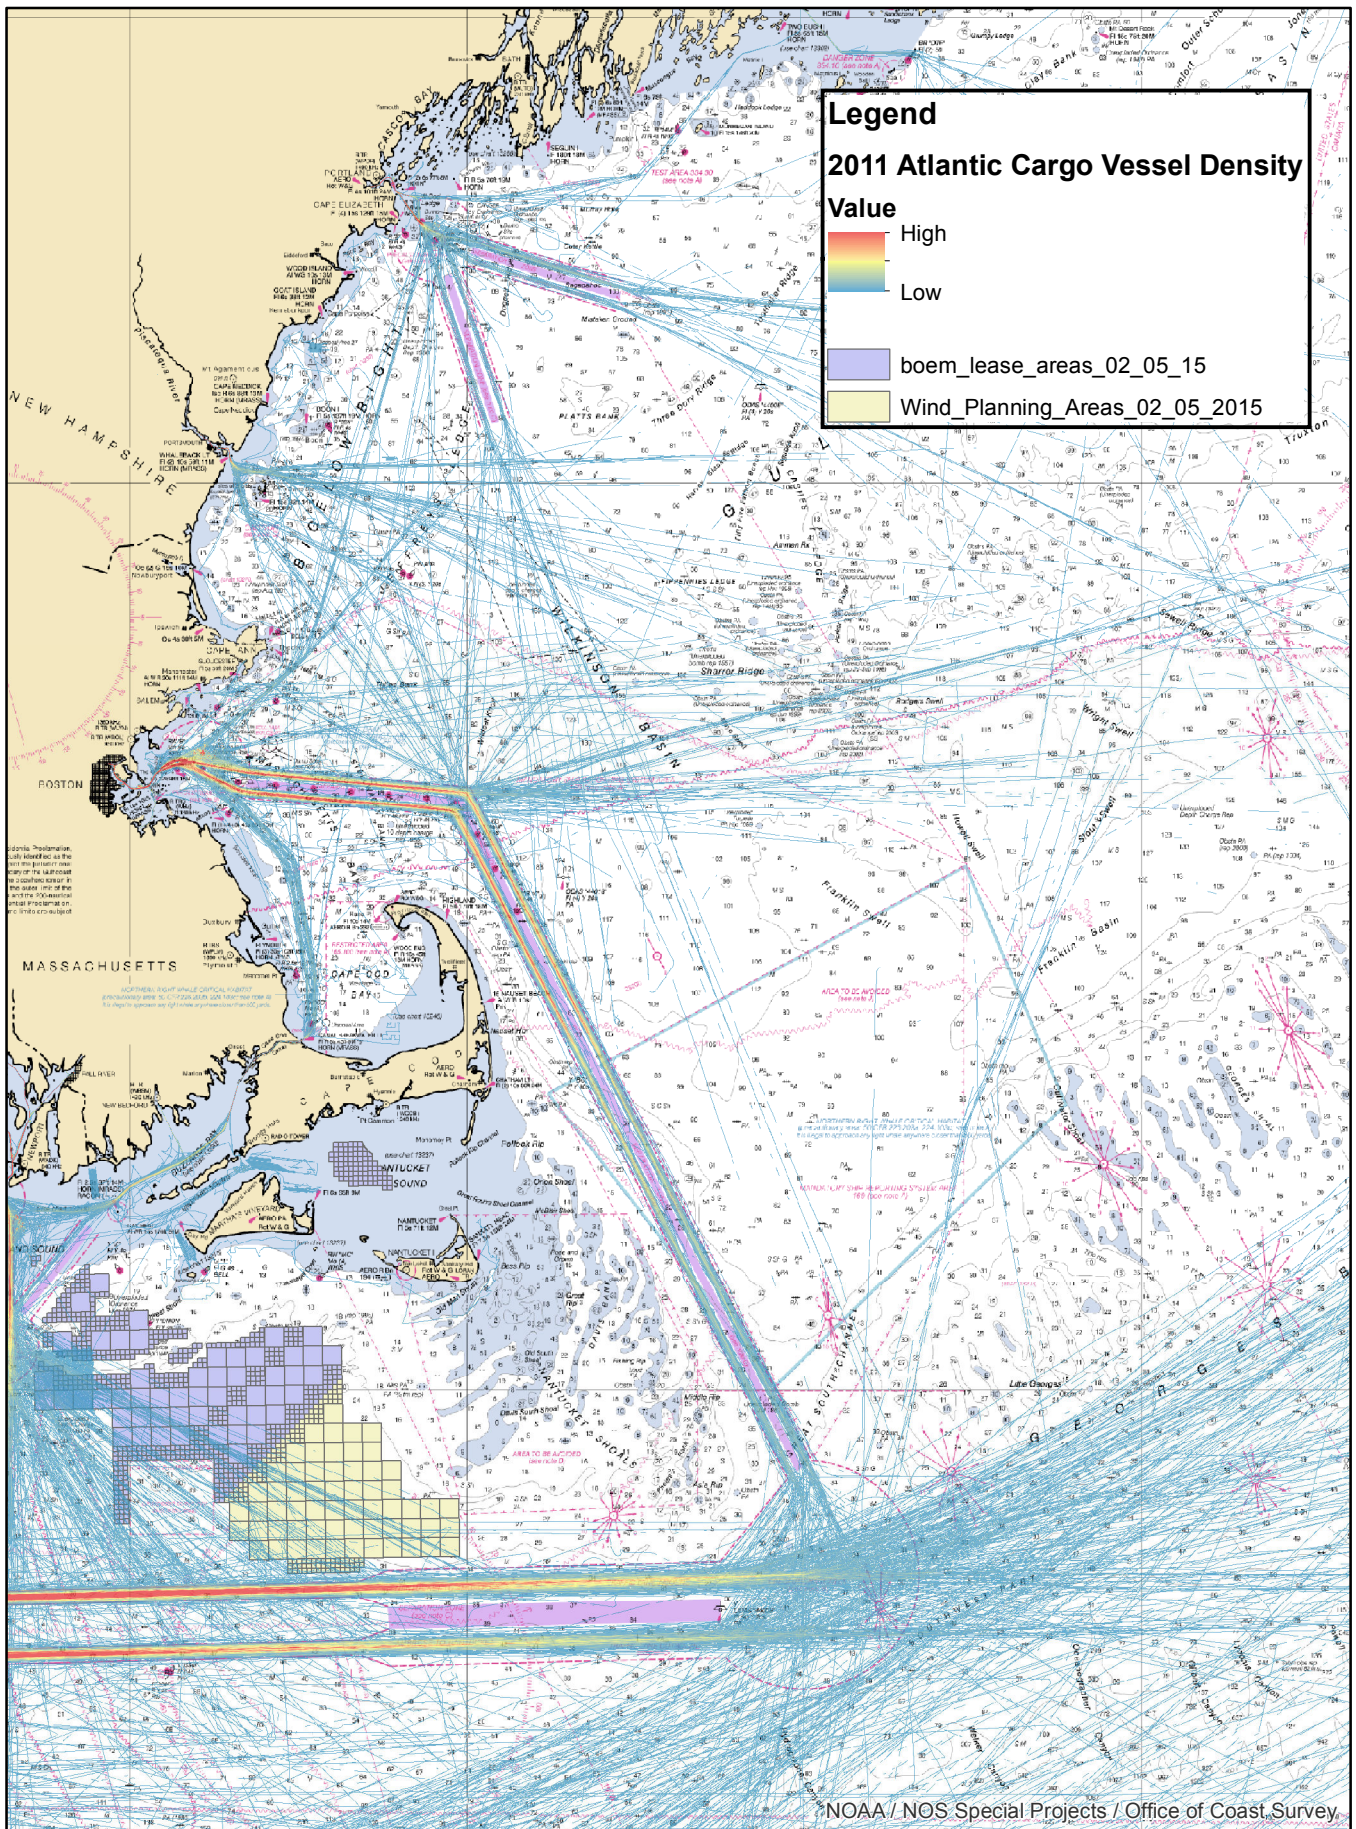

Northeast 2011 Cargo Vessel Density

NOAA / NOS Special Projects / Office of Coast Survey

Northeast 2011 Fishing Vessel Density

NOAA / NOS Special Projects / Office of Coast Survey