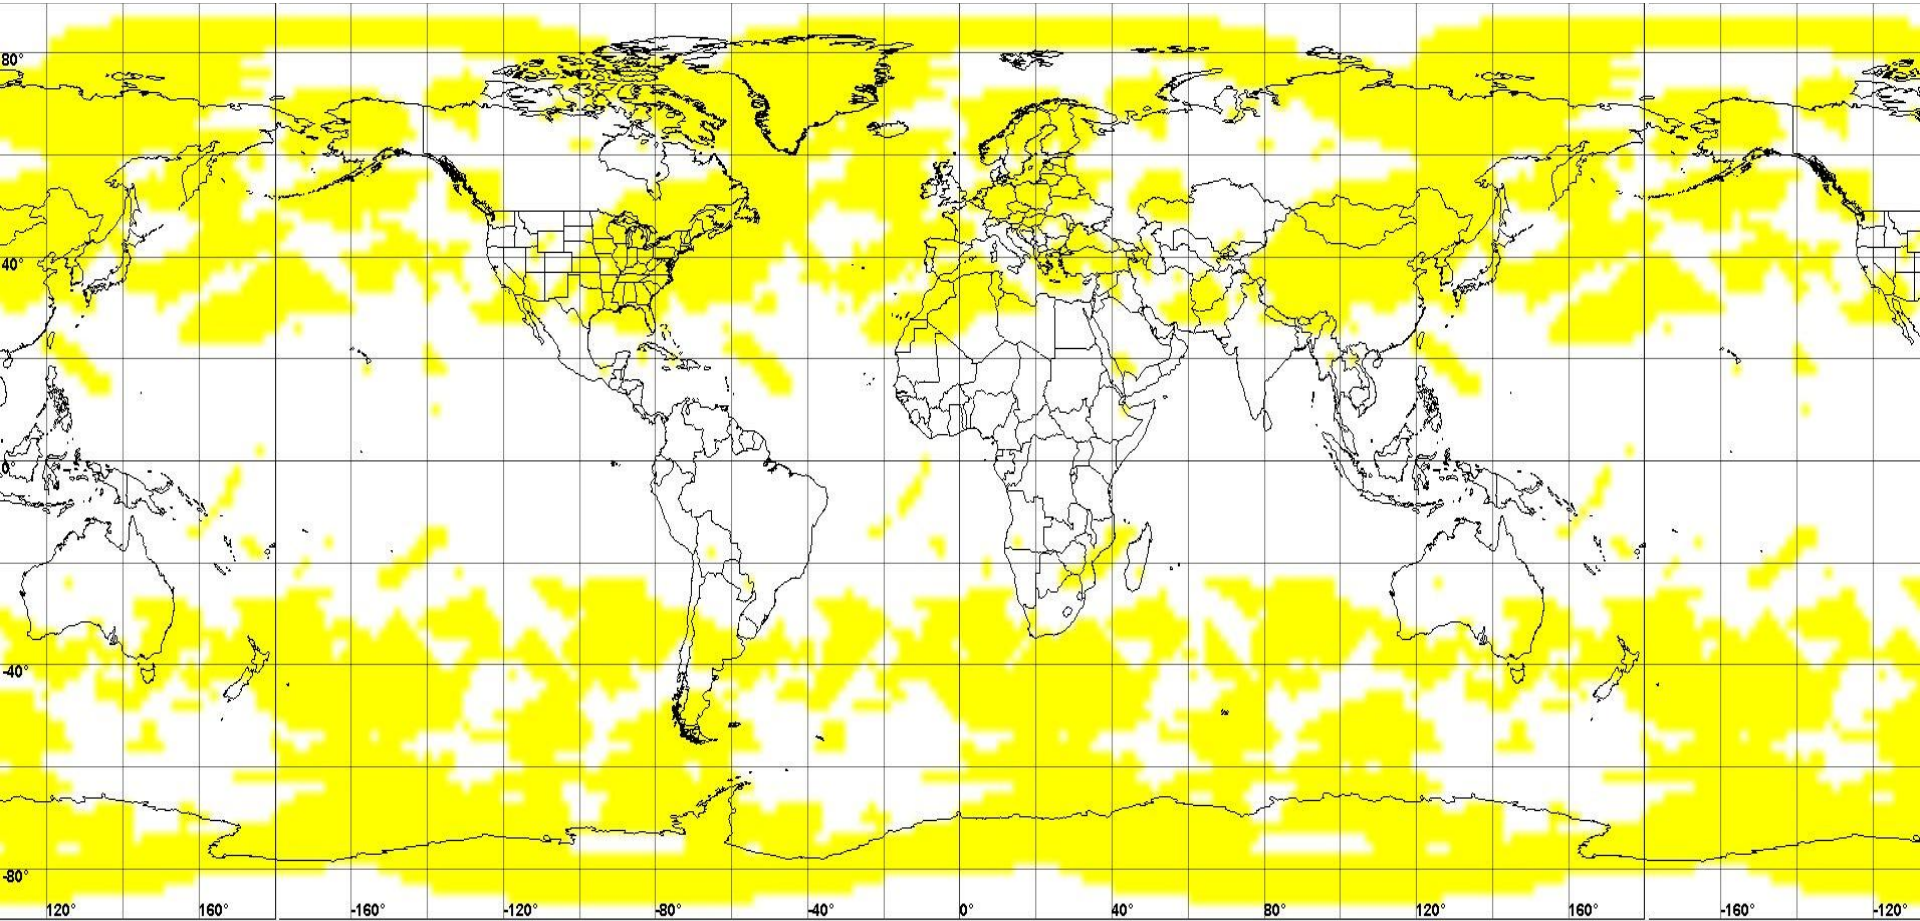

# NAVCEN SV Maintenance Charts

SVN 61 / PRN 2

2045z, 03 Apr - 2045z, 04 Apr 2025

# World HDOP Baseline

UNCLASSIFIED

**Contour Legend**

Metric: HDOP Max	Start Time: 03 Apr 2025 20:45:00Z	Altitude: 0 ft HAE	
	End Time: 04 Apr 2025 20:45:00Z	Number of Channels: 4	
Almanac Filename: current.a14	Latitude Increment: 02° 00' 00"	Mask Angle: 5°	
SOF File: 2025_086_171151_v02	Longitude Increment: 002° 00' 39.6"	Terrain Blockage Type: None	
PSF File: 2025_086_000000_v02			

### Contour Legend

Metric: HDOP Max      Start Time: 03 Apr 2025 20:45:00Z      Altitude: 0 ft HAE  
End Time: 04 Apr 2025 20:45:00Z      Number of Channels: 4  
Almanac Filename: current.a14      Latitude Increment: 02° 00' 00"  
SOF File: 2025\_086\_171151\_v02      Longitude Increment: 002° 00' 39.6"      Terrain Blockage Type: None  
PSF File: 2025\_086\_000000\_v02  
Production Date: 03/27/2025 19:05:51