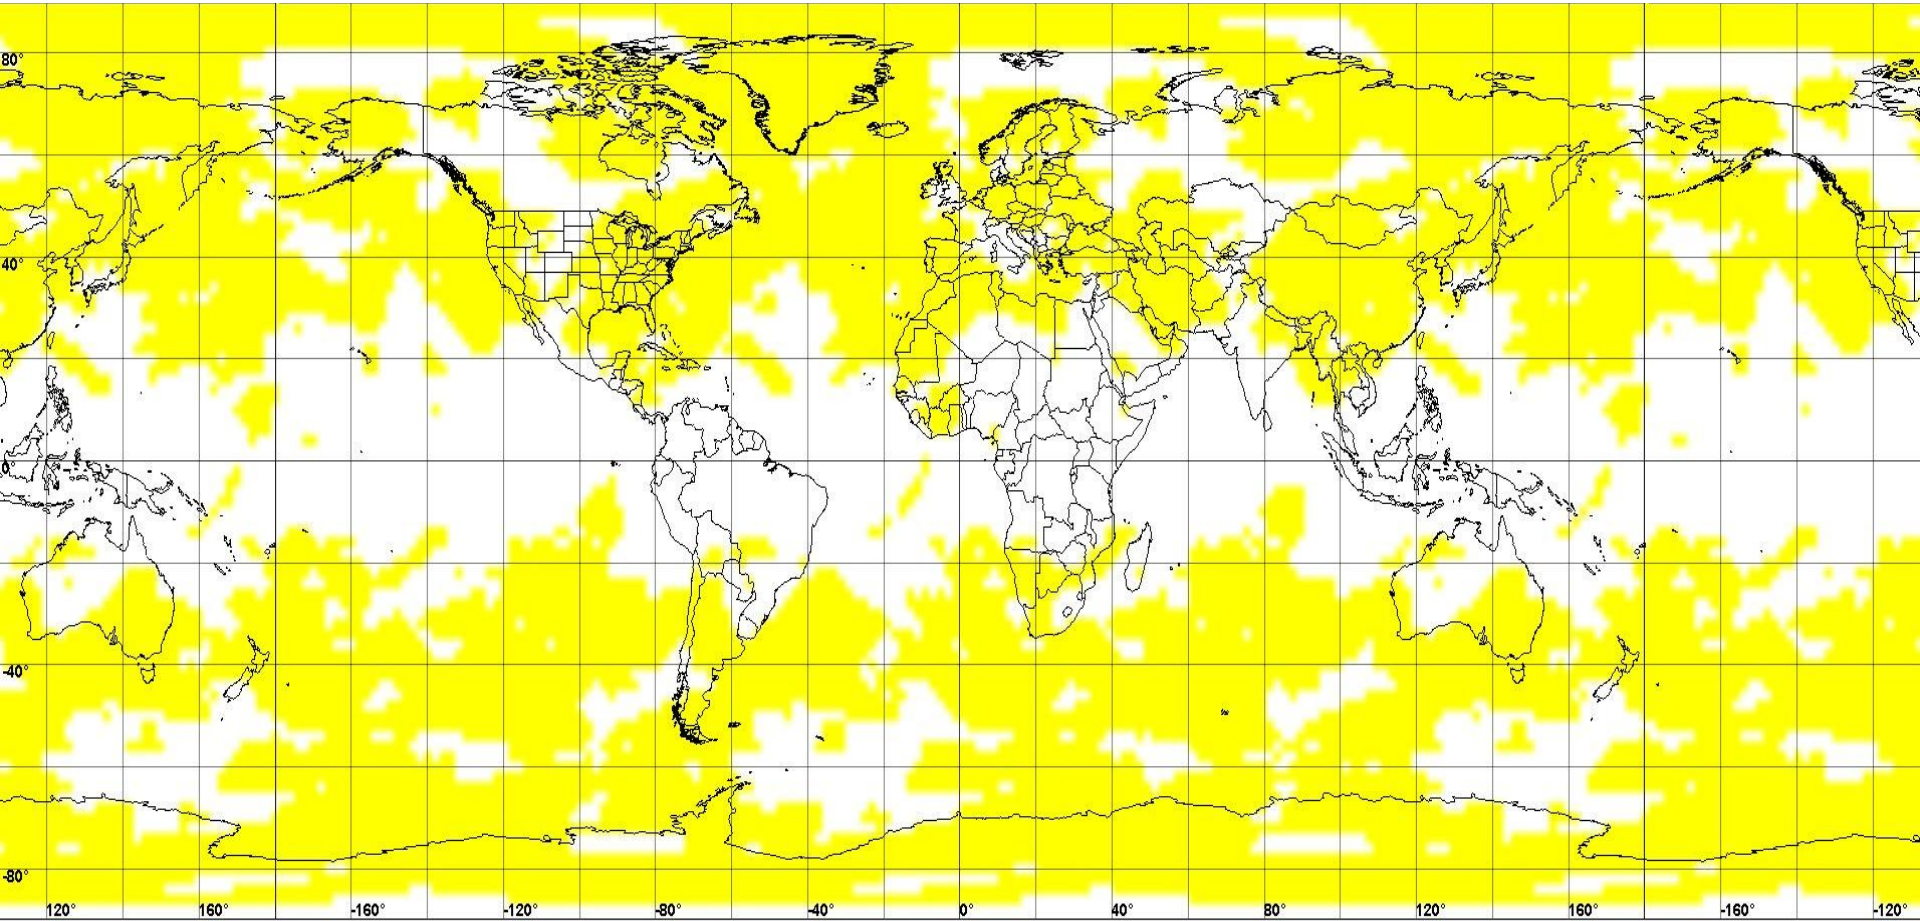

# World HDOP Baseline

UNCLASSIFIED

**Contour Legend**

Metric: HDOP Max	Start Time: 03 Apr 2025 20:45:00Z	Altitude: 0 ft HAE	
	End Time: 04 Apr 2025 20:45:00Z	Number of Channels: 4	
Almanac Filename: current.a14	Latitude Increment: 02° 00' 00"	Mask Angle: 5°	
SOF File: 2025_086_171151_v02	Longitude Increment: 002° 00' 39.6"	Terrain Blockage Type: None	
PSF File: 2025_086_000000_v02			

### Contour Legend

Metric: HDOP Max      Start Time: 03 Apr 2025 20:45:00Z      Altitude: 0 ft HAE  
End Time: 04 Apr 2025 20:45:00Z      Number of Channels: 4  
Almanac Filename: current.a14      Latitude Increment: 02° 00' 00"  
SOF File: 2025\_086\_171151\_v02      Longitude Increment: 002° 00' 39.6"      Terrain Blockage Type: None  
PSF File: 2025\_086\_000000\_v02  
Production Date: 03/27/2025 19:05:51